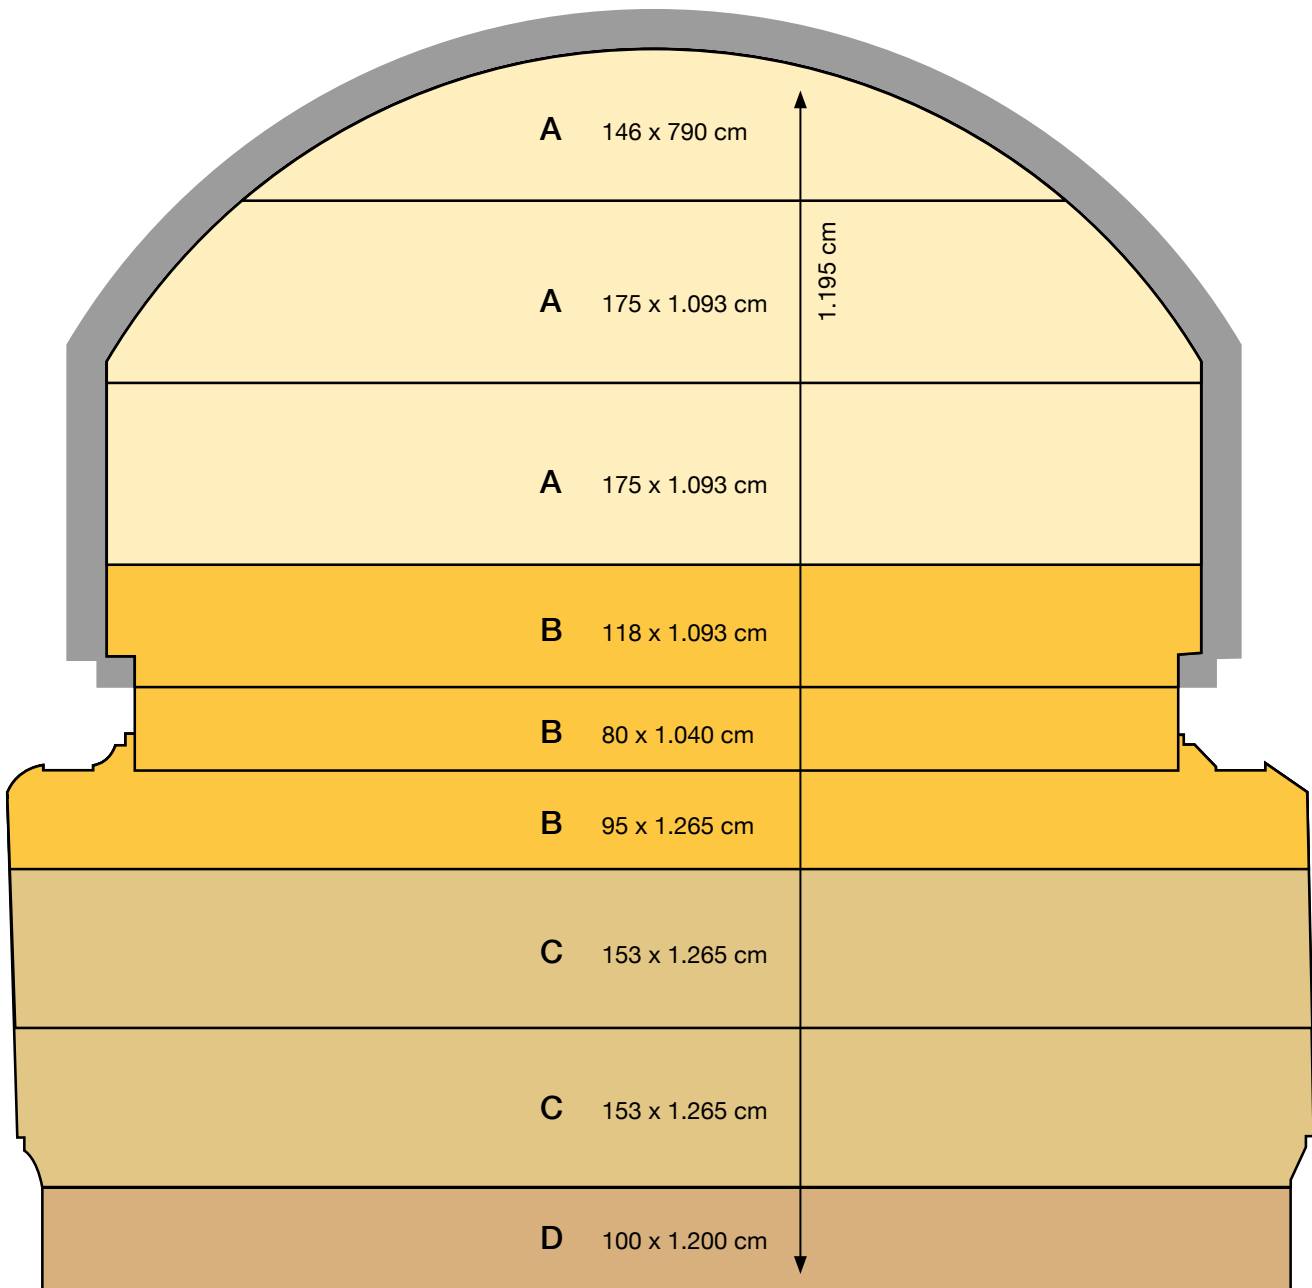

KURSAAL STAGE B (only on request)

↓ KURSAAL ↓

- A** = elements adjustable for (height 120 - 275 cm)
- B** = fixed elements (height 120 cm)
- C** = elements adjustable for depth (height 120 - 0 cm)
- D** = elements only on request (height 20 cm, 80 cm, 100 cm or 120 cm)